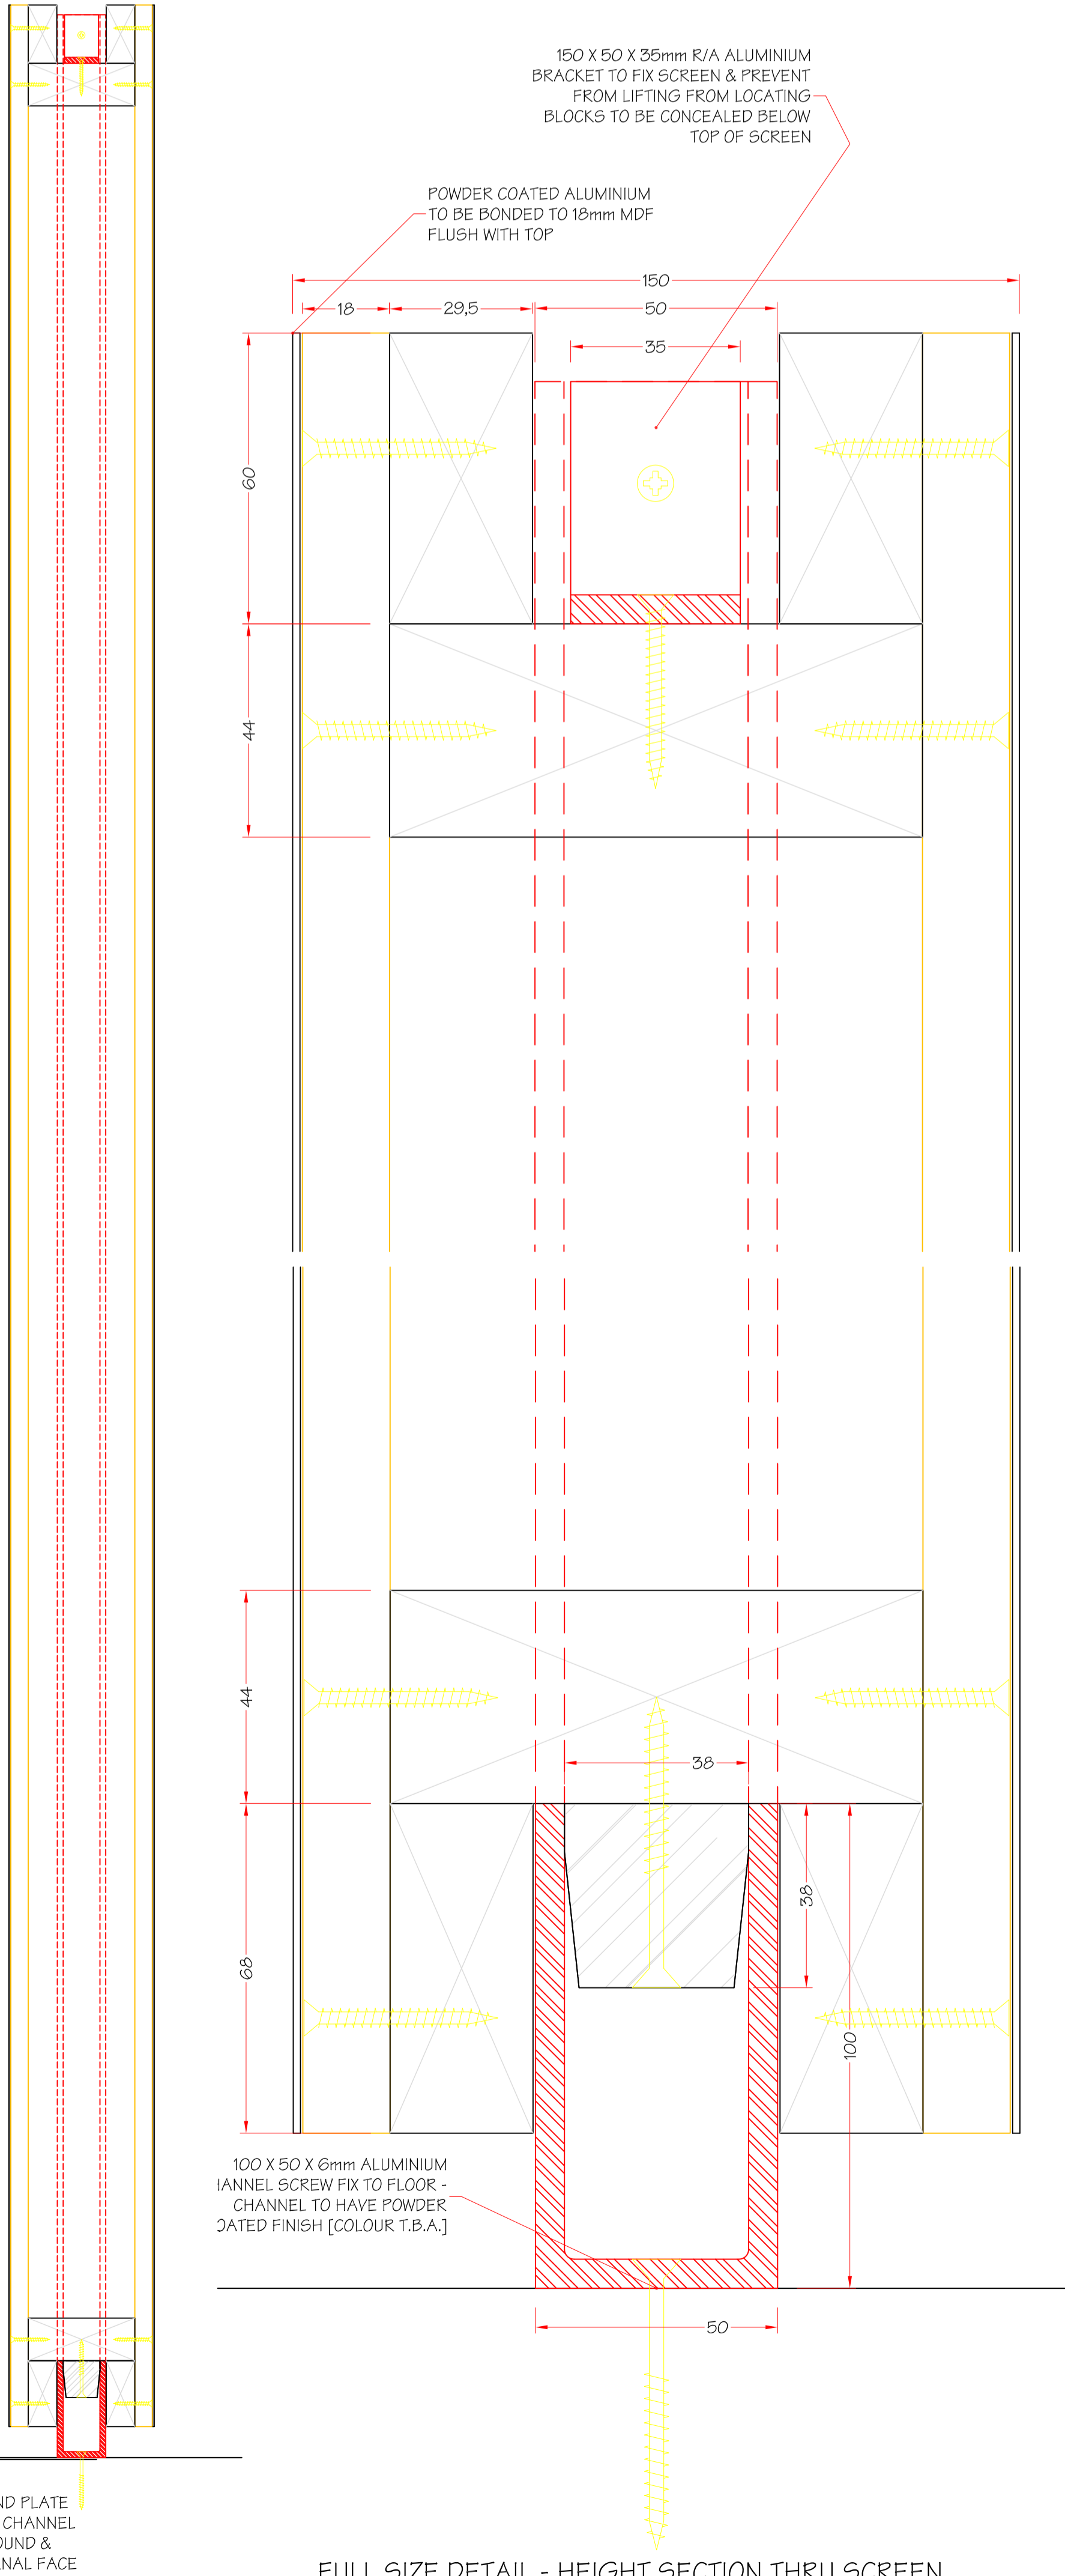

NOTES

DRAFT ISSUE FOR COMMENT

FULL SIZE DETAIL - WIDTH SECTION THRU SCREEN

1:5 PLAN THRU 'AA'

1:5 PLAN THRU 'BB'

1:5 SIDE ELEVATION & END SECTION OF TOTEM SCREEN

FULL SIZE DETAIL - HEIGHT SECTION THRU SCREEN

PROJECT DIGBY TROUT RESTAURANTS SCIENCE MUSEUM GALLERY 5	
JOINERY REF'	SCALE 1:1 & 5
DATE	DRAWN: CDB CHECKED:
TITLE POWDER COATED TOTEM SCREEN	
DRAWING NUMBER 4565-10	REVISION