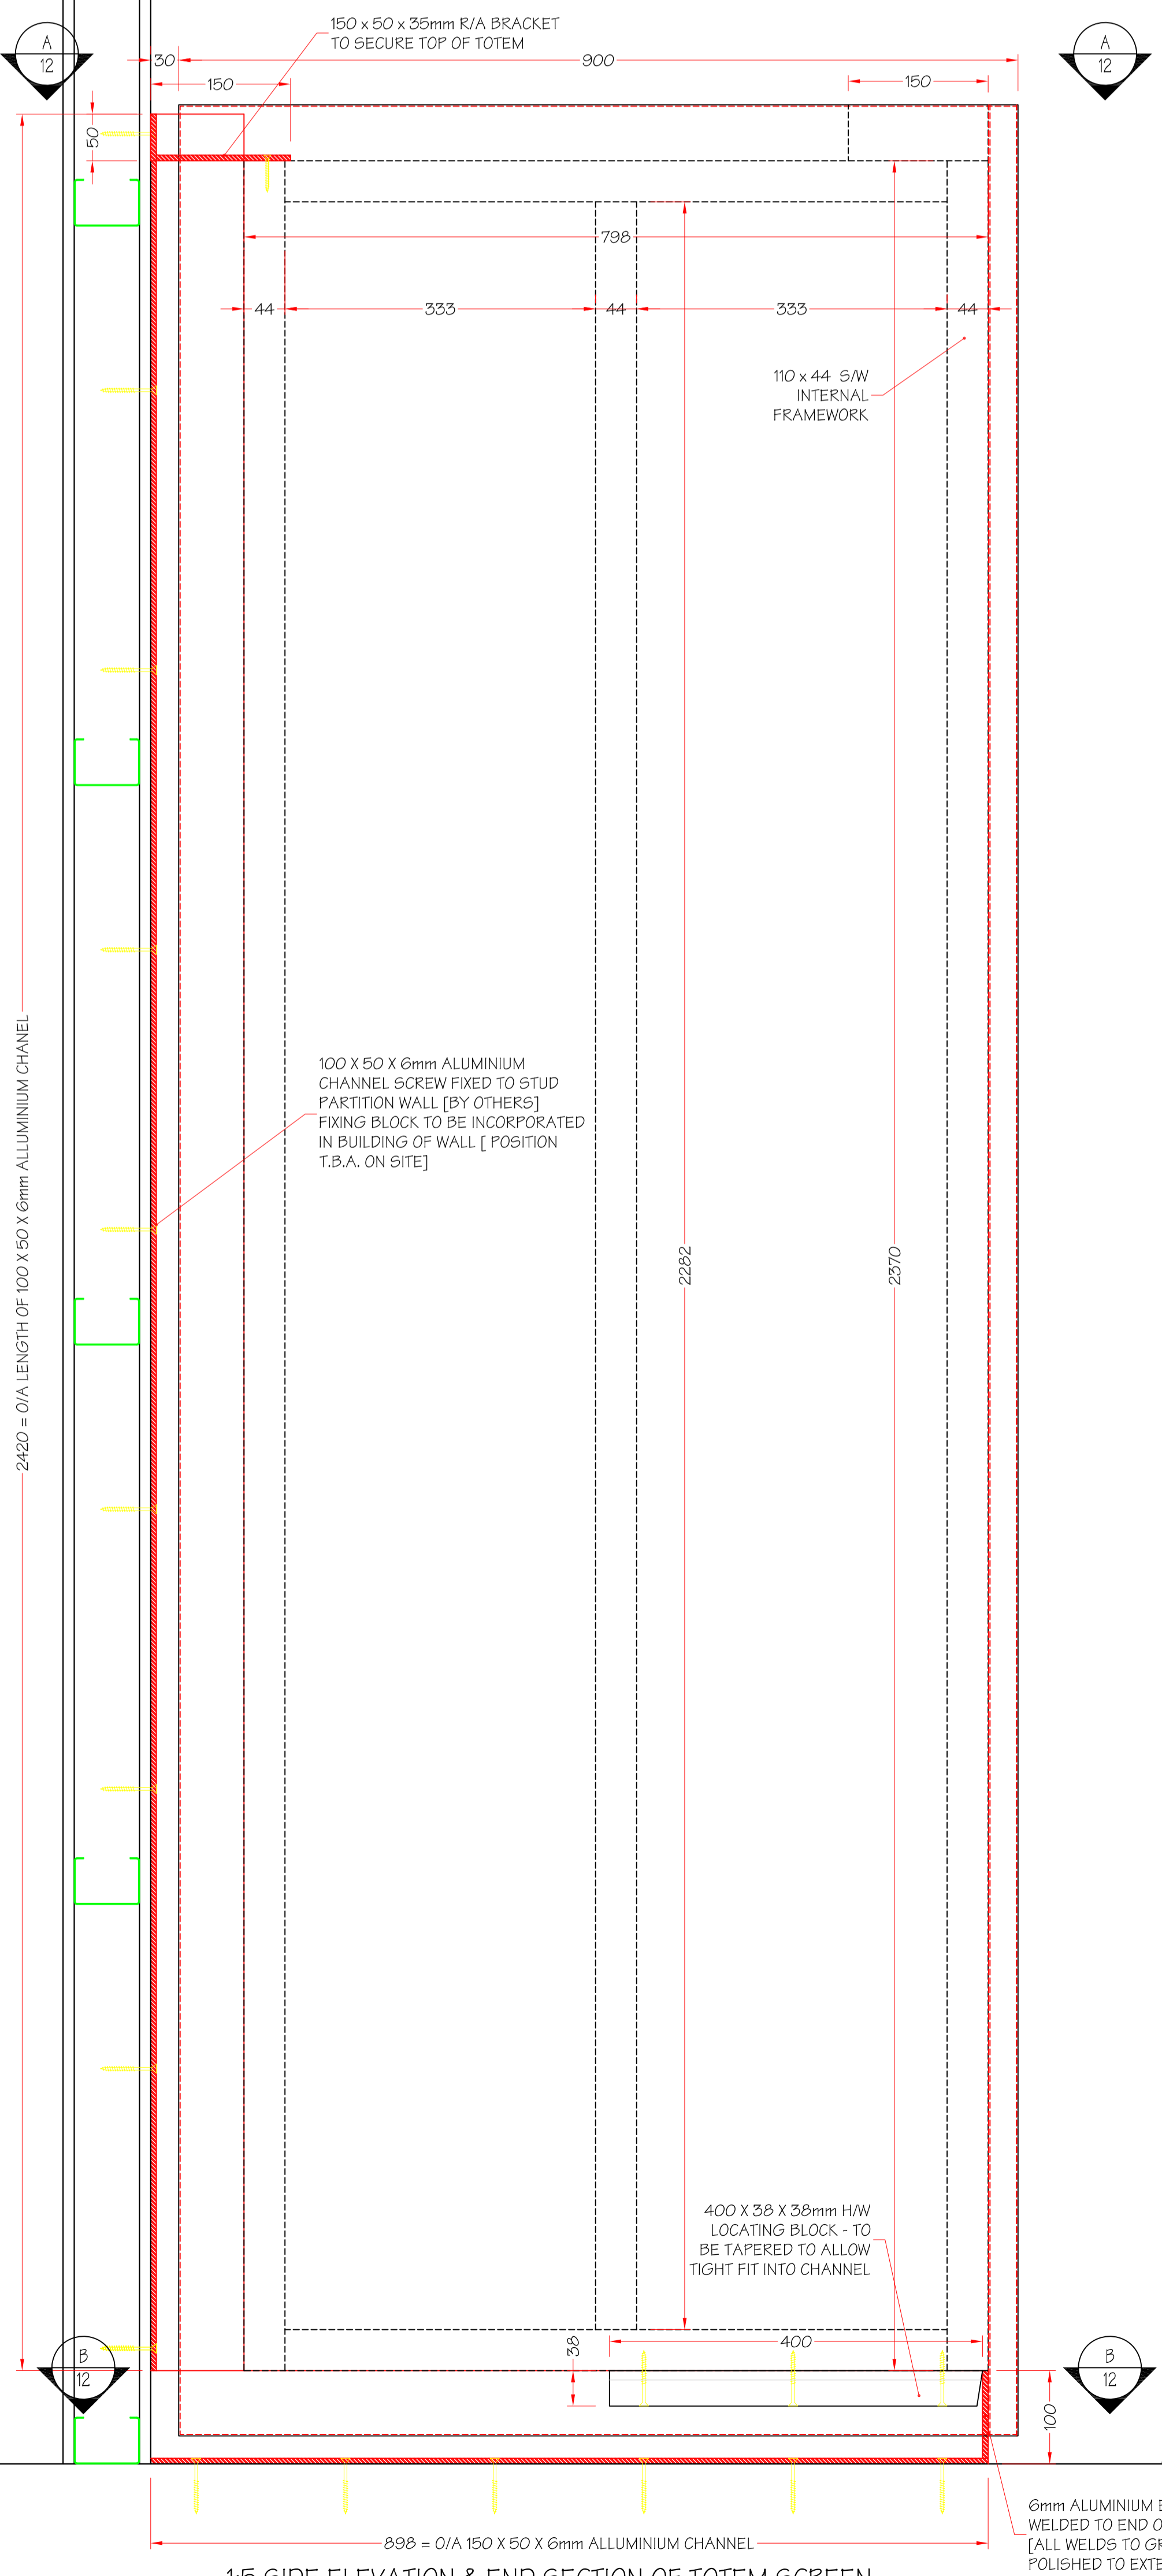

NOTES

DRAFT ISSUE FOR COMMENT

FULL SIZE DETAIL - WIDTH SECTION THRU SCREEN

1:5 PLAN THRU 'AA'

1:5 PLAN THRU 'BB'

1:5 SIDE ELEVATION & END SECTION OF TOTEM SCREEN

FULL SIZE DETAIL - HEIGHT SECTION THRU SCREEN

PROJECT DIGBY TROUT RESTAURANTS SCIENCE MUSEUM GALLERY 5	
JOINERY REF'	SCALE 1:1 & 5
DATE	DRAWN: CDB CHECKED:
TITLE POWDER COATED TOTEM SCREEN	
DRAWING NUMBER 4565-10	REVISION