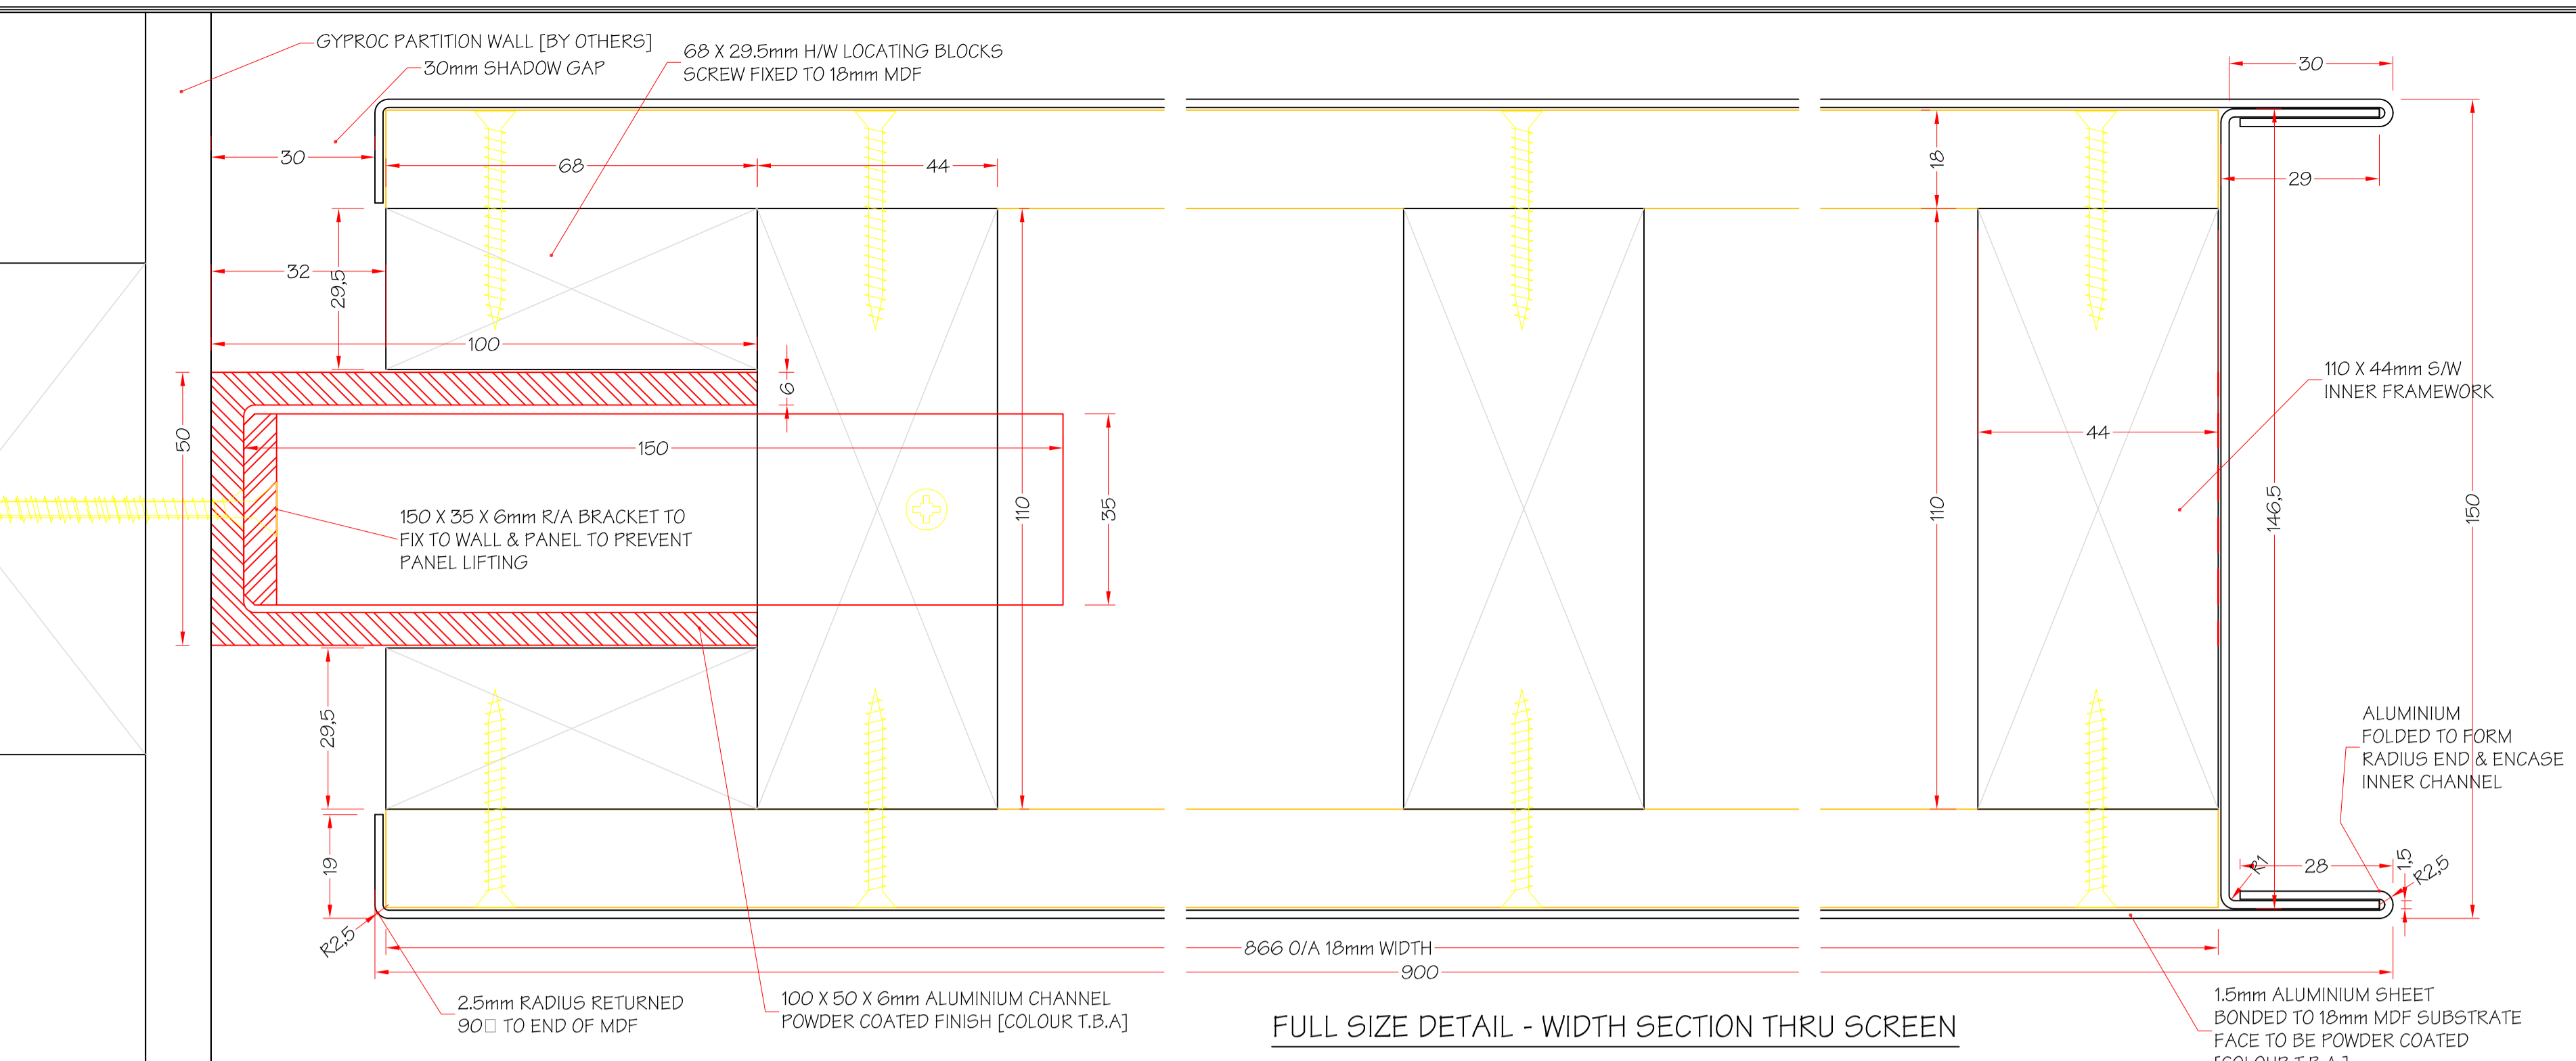

NOTES

DRAFT ISSUE FOR COMMENT

FULL SIZE DETAIL - WIDTH SECTION THRU SCREEN

1:5 PLAN THRU 'AA'

1:5 PLAN THRU 'BB'

1:5 SIDE ELEVATION & END SECTION OF TOTEM SCREEN

FULL SIZE DETAIL - HEIGHT SECTION THRU SCREEN

PROJECT DIGBY TROUT RESTAURANTS SCIENCE MUSEUM GALLERY 5	
JOINERY REF'	SCALE 1:1 & 5
DATE	DRAWN: CDB CHECKED:
TITLE POWDER COATED TOTEM SCREEN	
DRAWING NUMBER 4565-10	REVISION