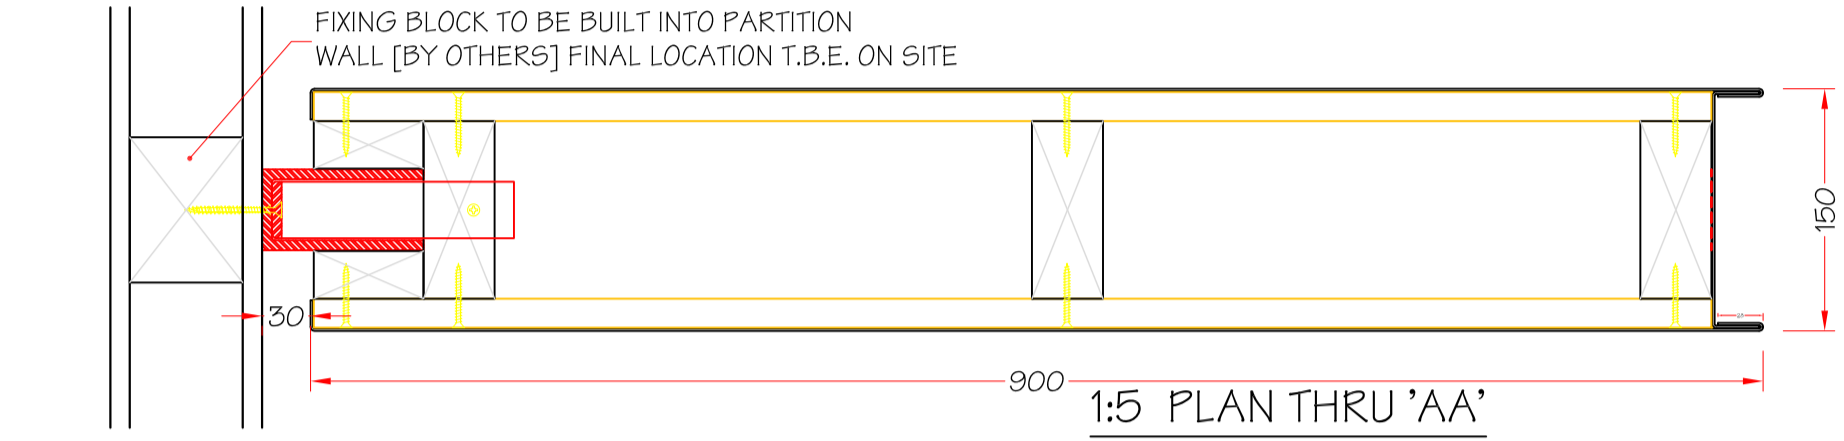

NOTES

DRAFT ISSUE FOR COMMENT

FULL SIZE DETAIL - WIDTH SECTION THRU SCREEN

1:5 PLAN THRU 'AA'

1:5 PLAN THRU 'BB'

1:5 SIDE ELEVATION & END SECTION OF TOTEM SCREEN

FULL SIZE DETAIL - HEIGHT SECTION THRU SCREEN

PROJECT DIGBY TROUT RESTAURANTS SCIENCE MUSEUM GALLERY 5	
JOINERY REF'	SCALE 1:1 & 5
DATE	DRAWN: CDB CHECKED:
TITLE POWDER COATED TOTEM SCREEN	
DRAWING NUMBER 4565-10	REVISION