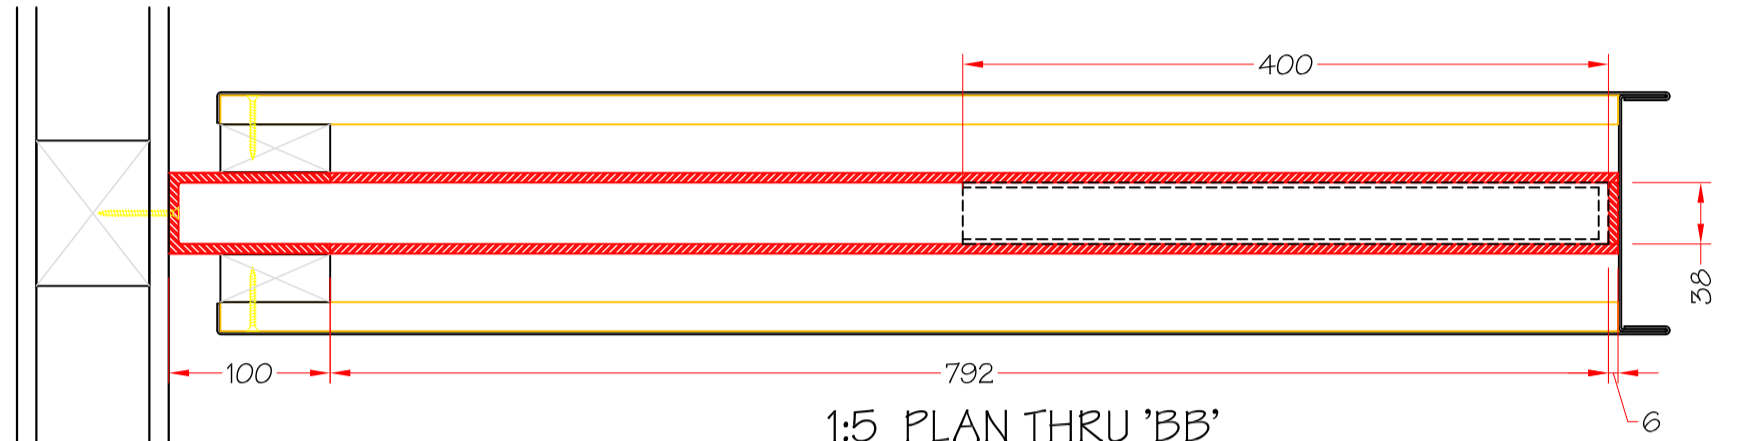

NOTES

DRAFT ISSUE FOR COMMENT

FULL SIZE DETAIL - WIDTH SECTION THRU SCREEN

1:5 PLAN THRU 'AA'

1:5 PLAN THRU 'BB'

1:5 SIDE ELEVATION & END SECTION OF TOTEM SCREEN

FULL SIZE DETAIL - HEIGHT SECTION THRU SCREEN

PROJECT DIGBY TROUT RESTAURANTS SCIENCE MUSEUM GALLERY 5	
JOINERY REF'	SCALE 1:1 & 5
DATE	DRAWN: CDB CHECKED:
TITLE POWDER COATED TOTEM SCREEN	
DRAWING NUMBER 4565-10	REVISION