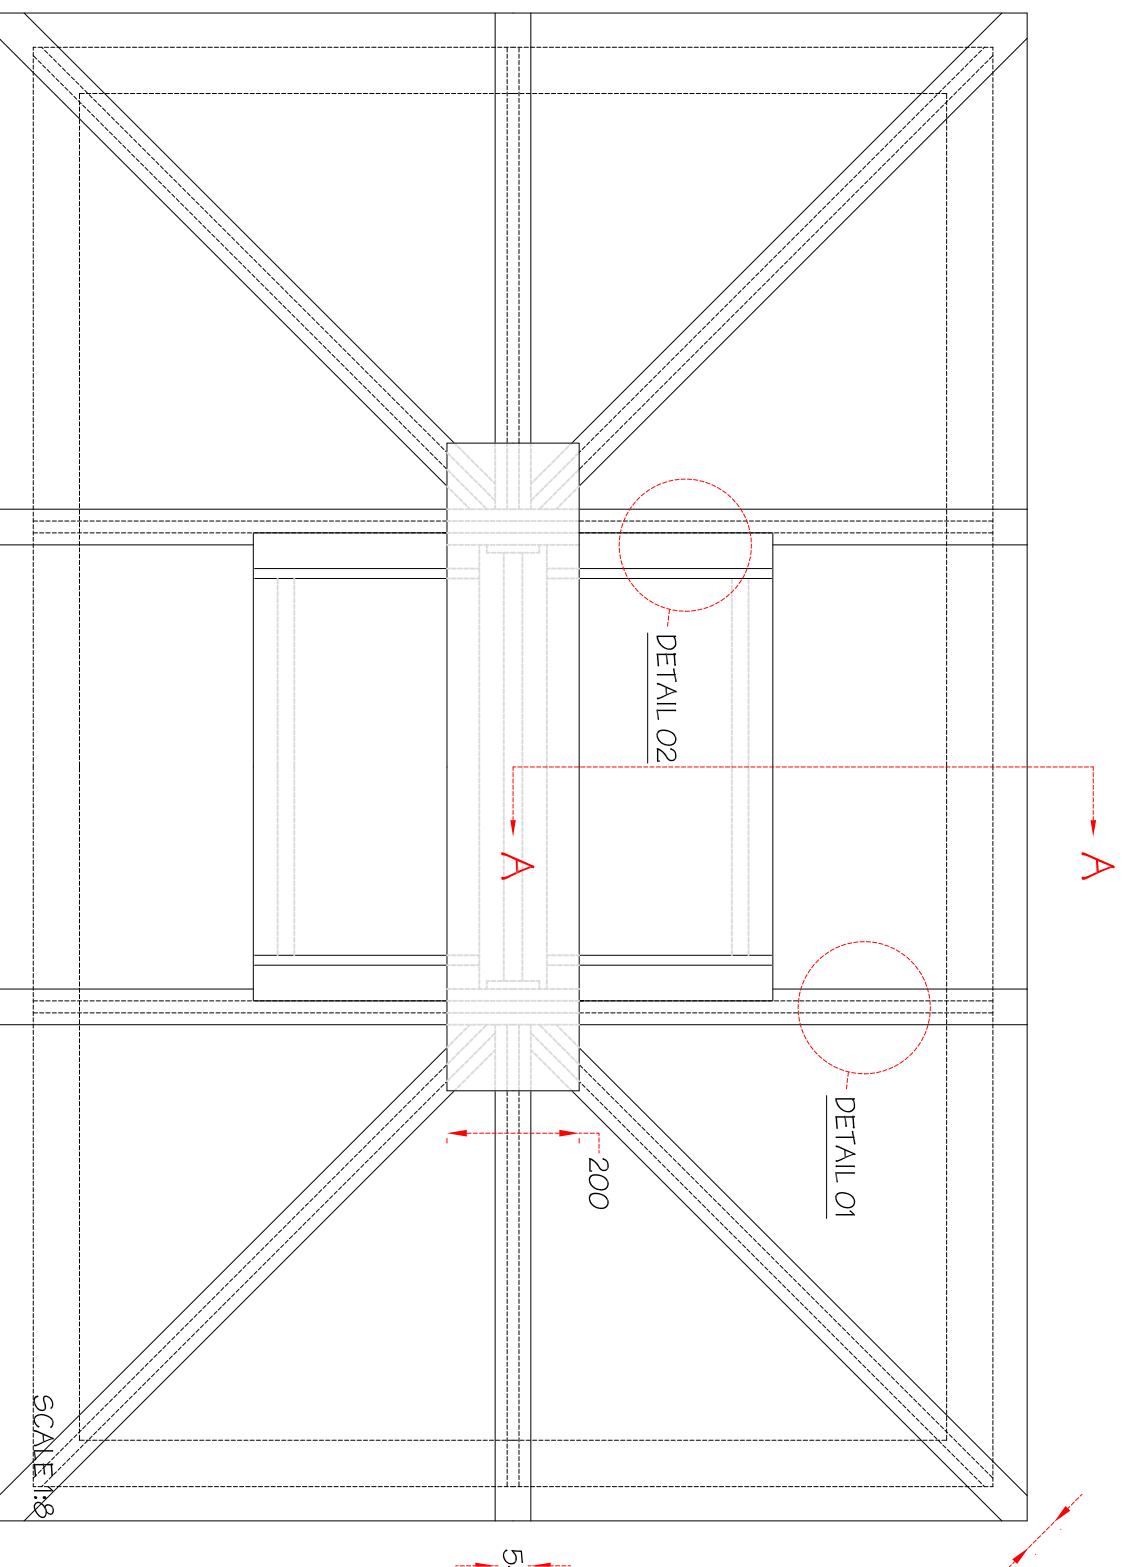

SCALE 1:12

ROOF LIGHTS - RW004, 005, 006, 007, & 008.

Job Description		ROOF LIGHT SECTION DETAILS	
Job ref.	SHOREDITCH TABERNACLE BAPTIST CHURCH	Date	2.11.04
Client	HARRY NEAL	Dwg.No.	STC 005
Finish		Revision	

scale 1:8 / 1:12